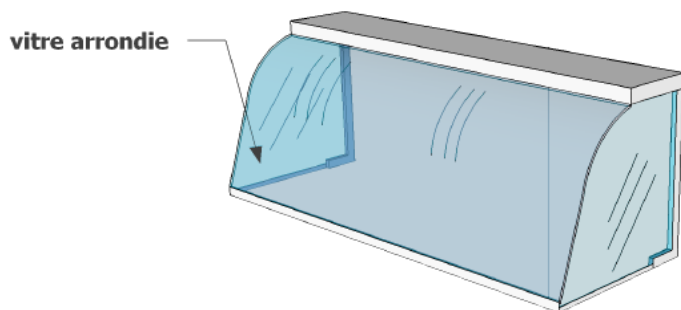

TPH-E-

TABLETTE PARE-HALEINE

Modèle	Longueur	Profondeur	Hauteur	PRIX
TPH-E-48	48"	20"	18"	
TPH-E-60	60"	20"	18"	
TPH-E-72	72"	20"	18"	
TPH-E-84	84"	20"	18"	
TPH-E-96	96"	20"	18"	
TPH-E-108	108"	20"	18"	
TPH-E-118	118"	20"	18"	

Vitre arrondie devant.
Dessus et pattes en inox.

OPTIONS

2 cotés en plexi ----- INCLUS
Éclairage ----- Prix sur demande